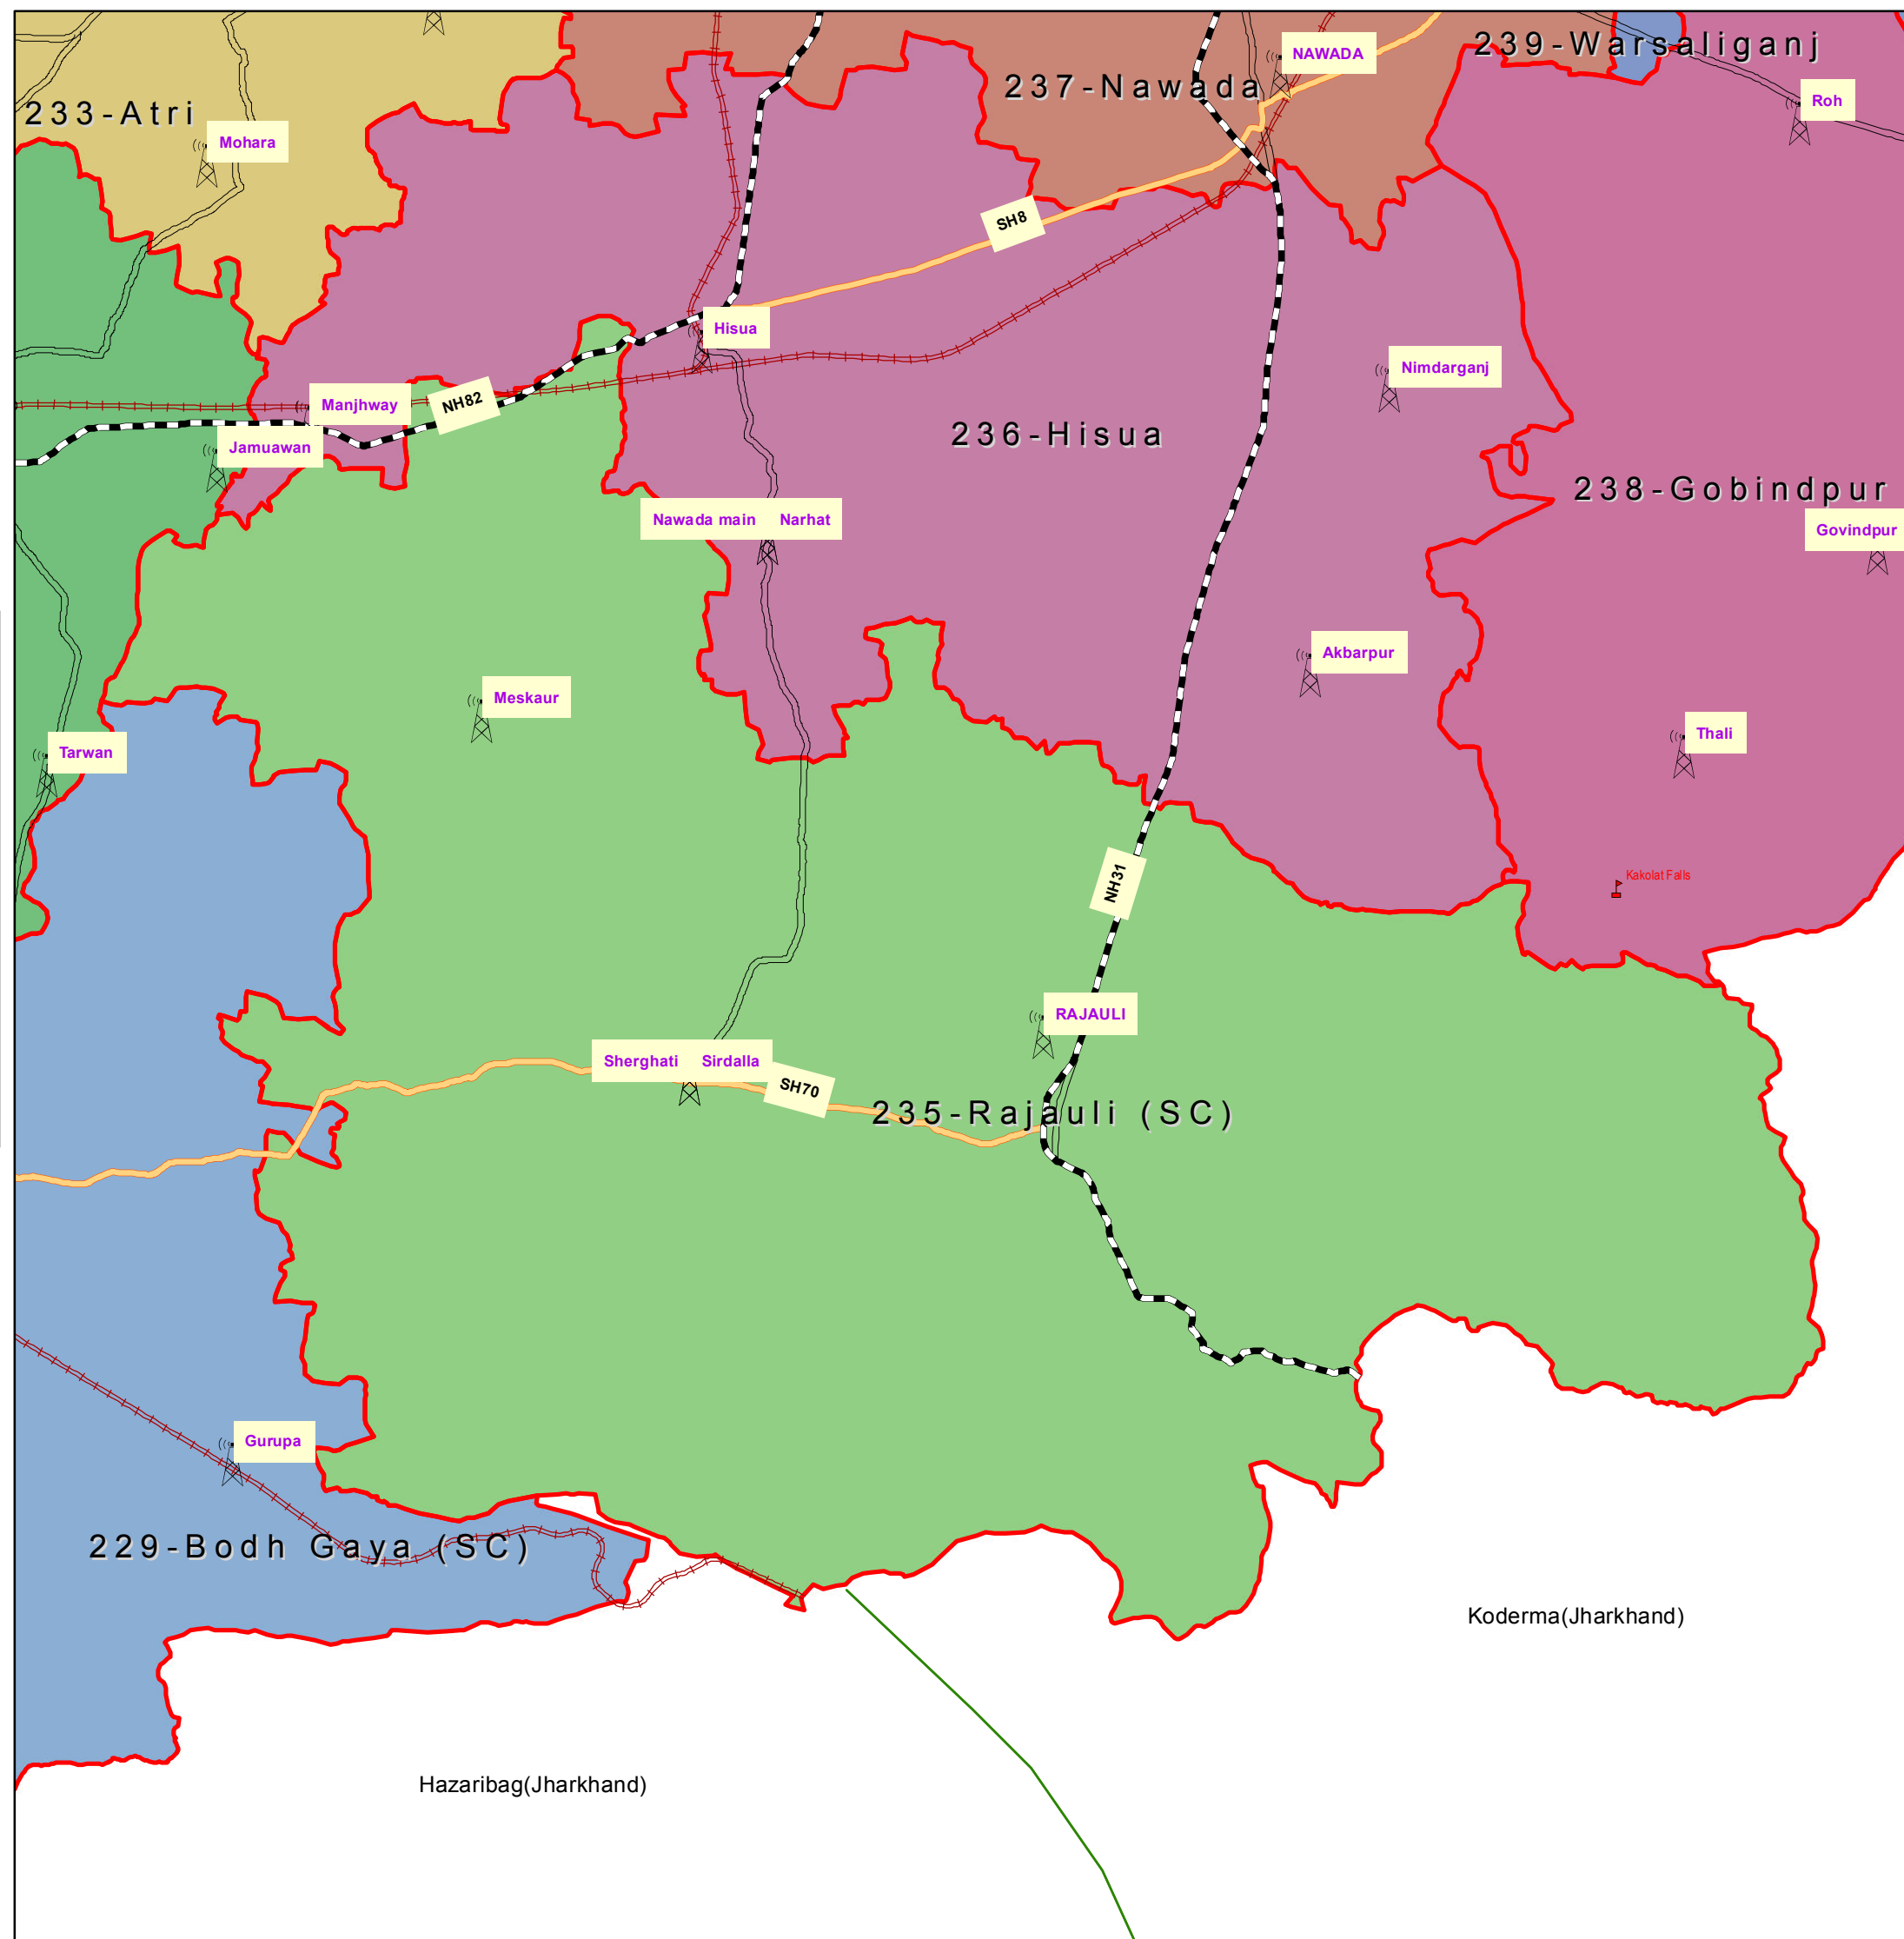

# 235-Rajauli (SC) (NAWADA)

## INDEX

-  DISTRICT HEAD QUARTER
-  AIRPORT
-  TOURIST PLACE
-  BSNL EXCHANGE
-  NATIONAL HIGHWAY
-  STATE HIGHWAY
-  DISTRICT ROAD
-  RAILWAYLINE
-  ASSEMBLY BOUNDARY