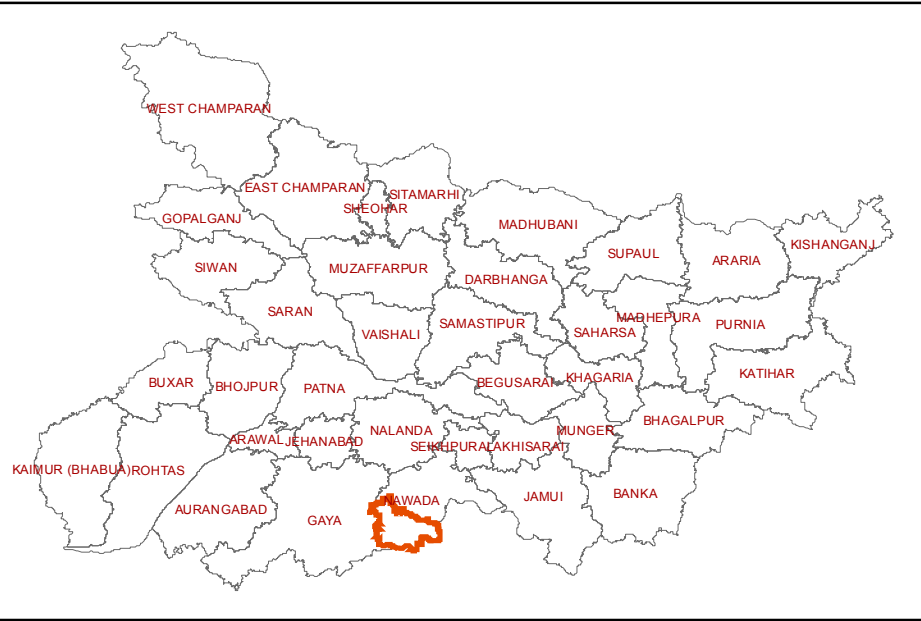

# 235-Rajauli (SC) (NAWADA)

## INDEX

-  DISTRICT HEAD QUARTER
-  AIRPORT
-  TOURIST PLACE
-  BSNL EXCHANGE
-  NATIONAL HIGHWAY
-  STATE HIGHWAY
-  DISTRICT ROAD
-  RAILWAYLINE
-  ASSEMBLY BOUNDARY